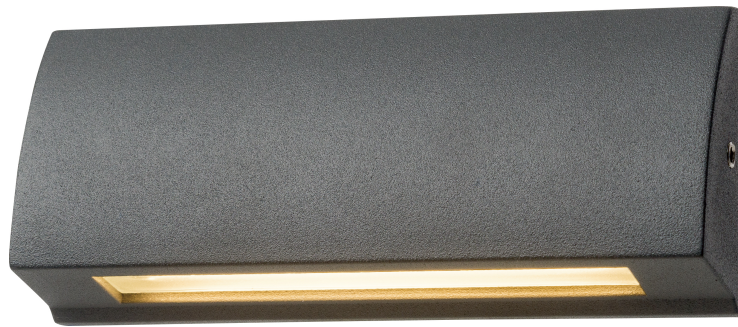

WALL LAMP OUTDOOR LIGHT

TECHNICAL SHEET

KL-W181

KEYLIGHT

SPAIN

PRODUCTOS DE ILUMINACION

FEATURES

- 220-240V
- CE ROHS Certified
- Aluminum die-casting body
- Glass Diffuser
- 3-years warranty

SPECIFICATIONS

Product Code	KL-W181
Power	3.5W
Input	220-240V
Luminous flux	150 lm
Color Temperature	2700k-6500k
Beam Angle	120°
Power factor	≥0.90
CRI	80
Finishing Colors	White/Silver Grey/Dark Grey/Black
LED Type	SMD
IP Rating	IP54 Class 1
Size	30mm*130mm*55mm
Warranty	3 years