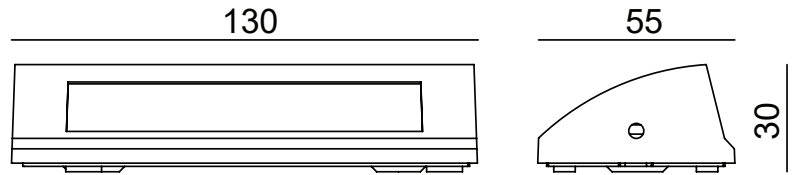

WALL LAMP OUTDOOR LIGHT

TECHNICAL SHEET

KL-W181

KEYLIGHT

SPAIN

PRODUCTOS DE ILUMINACION

FEATURES

- 220-240V
- CE ROHS Certified
- Aluminum die-casting body
- Glass Diffuser
- 3-years warranty

SPECIFICATIONS

Product Code	KL-W181
Power	3.5W
Input	220-240V
Luminous flux	150 lm
Color Temperature	2700k-6500k
Beam Angle	120°
Power factor	≥0.90
CRI	80
Finishing Colors	White/Silver Grey/Dark Grey/Black
LED Type	SMD
IP Rating	IP54 Class 1
Size	30mm*130mm*55mm
Warranty	3 years